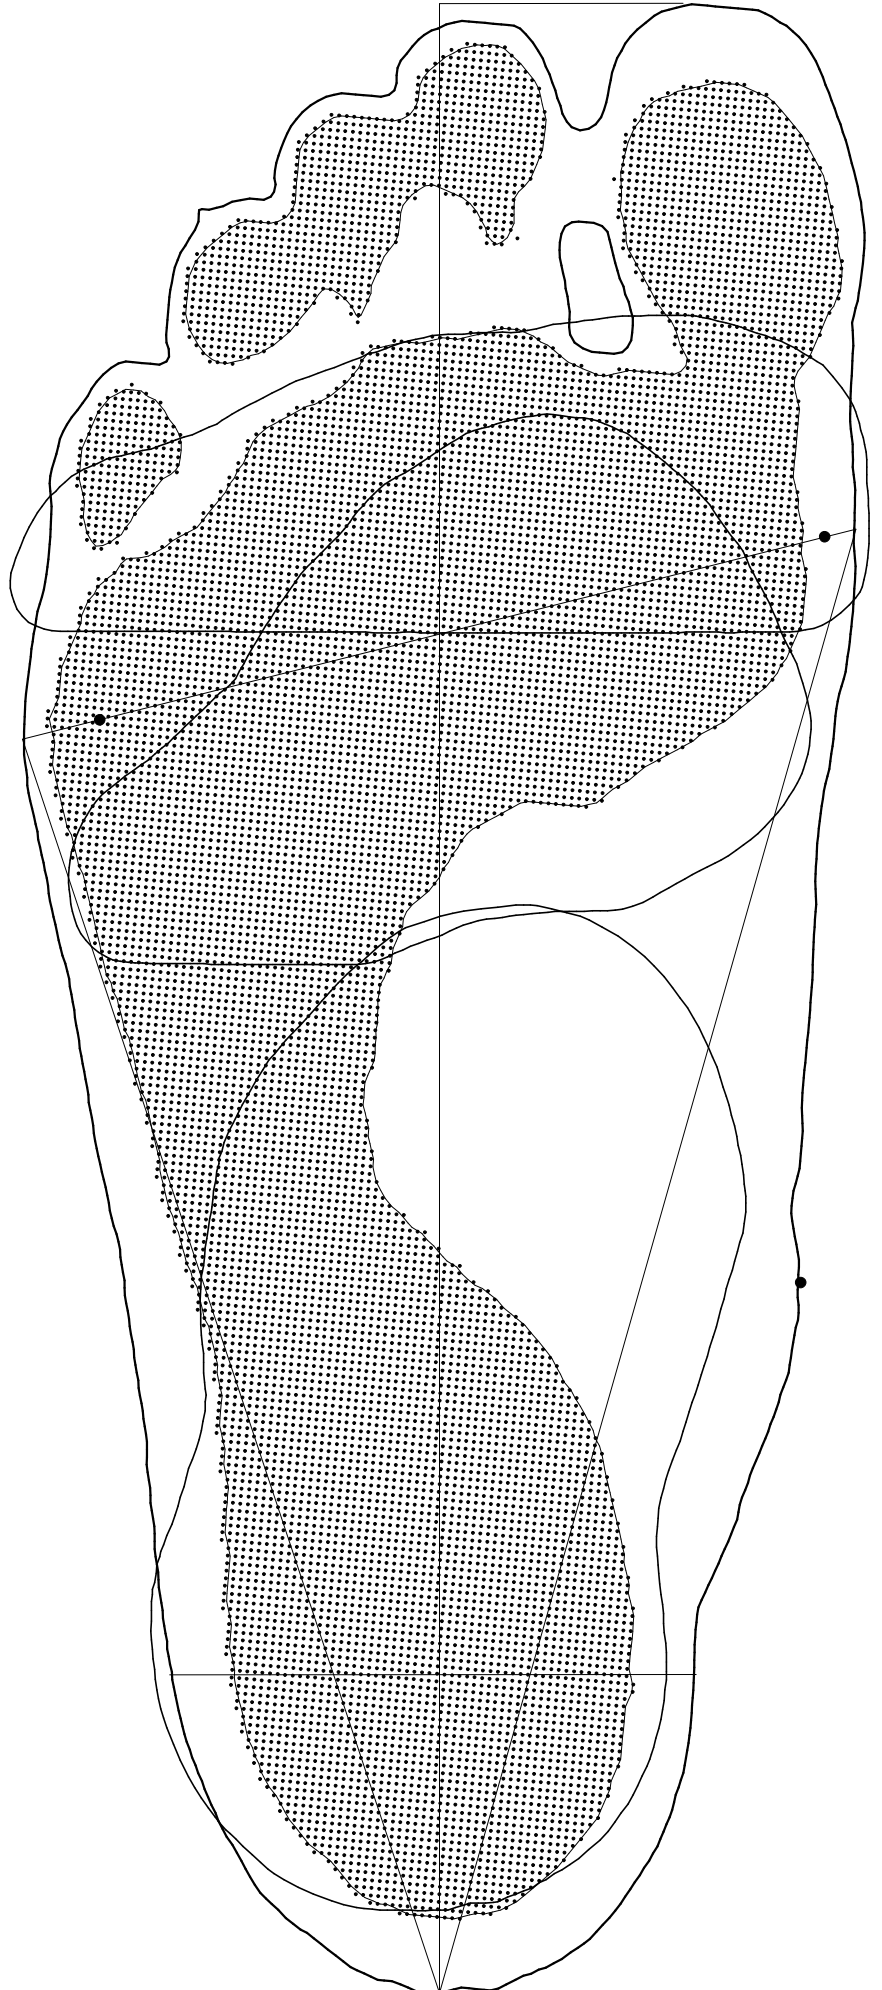

2017/07/14
SAMPLE
INFOOT SAMPLE
Half weight

Foot length 263.1 mm
Ball girth 271.2 mm
Foot breadth 113.6 mm
Instep 268.8 mm
Heel girth 345.9 mm
MT-Heel Len 201.3 mm
MF-Heel Len 174.8 mm

2017/07/14
SAMPLE
INFOOT SAMPLE
Half weight

Foot length	261.3 mm
Ball girth	266.3 mm
Foot breadth	111.8 mm
Instep	265.5 mm
Heel girth	346.5 mm
MT-Heel Len	203.7 mm
MF-Heel Len	179.2 mm