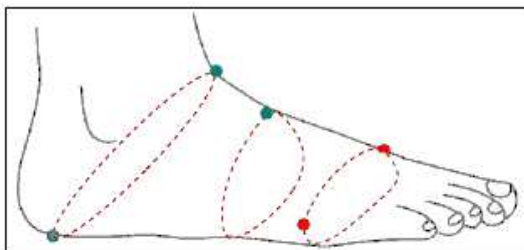

2017/07/14
SAMPLE
INFOOT SAMPLE
Half weight

Foot length 263.1 mm
Ball girth 271.2 mm
Foot breadth 113.6 mm
Instep 268.8 mm
Heel girth 345.9 mm
MT-Heel Len 201.3 mm
MF-Heel Len 174.8 mm

2017/07/14
SAMPLE
INFOOT SAMPLE
Half weight

Foot length	261.3 mm
Ball girth	266.3 mm
Foot breadth	111.8 mm
Instep	265.5 mm
Heel girth	346.5 mm
MT-Heel Len	203.7 mm
MF-Heel Len	179.2 mm